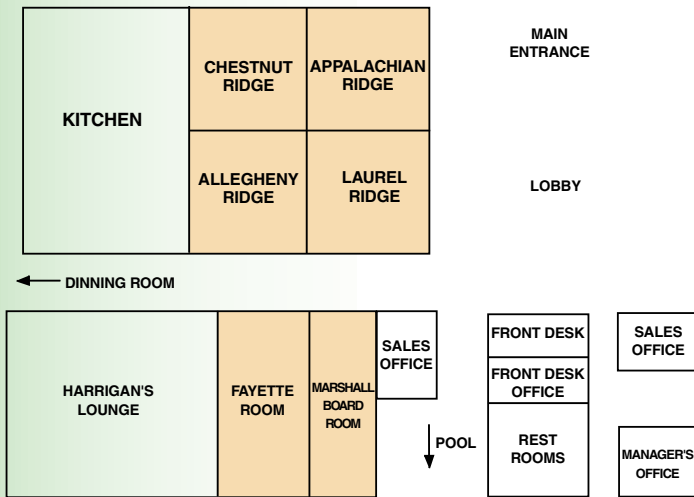

#### RESTAURANTS

within 1/2 mile or less:

- Harrigan's Restaurant
- Harrigan's Lounge
- Bob Evans
- Denny's
- Italian Oven
- Panera Bread Company
- Ruby Tuesday

# Holiday Inn®

UNIONTOWN, PENNSYLVANIA

700 West Main Street • Uniontown, PA 15401  
 724-437-2816 • Fax: 724-437-3505  
[www.hiuniontown.com](http://www.hiuniontown.com)

FACILITY	Size	Sq. Feet	Ceiling Height	Capacity of Room		
				Theater	Classroom	Reception
Ballroom	58' x 75'	4398	8'11"	500	200	350
A: Laurel Ridge	27' x 18'	486	8'11"	30	20	25
B: Appalachian Ridge	40' x 40'	1600	8'11"	90	60	75
C: Allegheny Ridge	38' x 24'	912	8'11"	60	30	50
D: Chestnut Ridge	40' x 35'	1400	8'11"	90	60	75
Courtyard	--	4000	25'	--	--	500
G: Oasis Lounge	25' x 35'	875	8'11"	--	--	60
4 Hospitality Suites	12' x 21'	163	8'11"	20	--	20
Marshall Board Room	15' x 28'	420	9'0"	--	14	--
Fayette Room	26.6' x 36"	936	9'0"	36	--	--