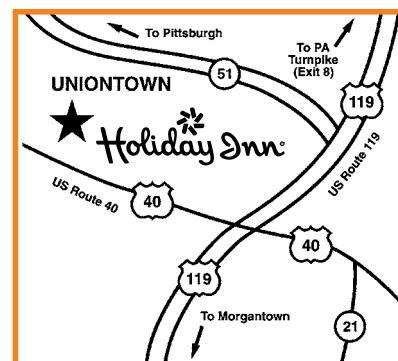

### AREA POINTS OF INTEREST

- Uniontown Mall, adjacent
- California University of Pennsylvania, 15 mi.
- Ohiopyle State Park and white water rafting, 20 mi.
- Nemacolin Woodlands Resort, 20 mi.
- West Virginia University, 24 mi.
- Frank Lloyd Wright designed homes: Fallingwater and Kentuck Knob, 25 mi.
- Seven Springs and Hidden Valley Resorts, 30 mi.

### NEARBY

#### RESTAURANTS

within 1/2 mile or less:

- Harrigan's Restaurant
- Harrigan's Lounge
- Bob Evans
- Denny's
- Italian Oven
- Panera Bread Company
- Ruby Tuesday